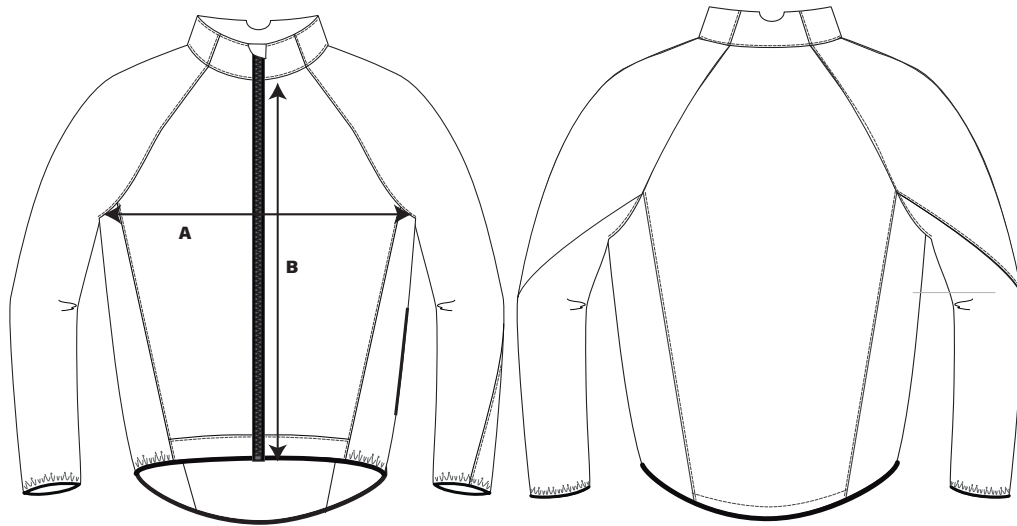

WOWOW[®]

REFLECTIVE WEAR

BIKE WIND JACKET SIZE CHART

	S	M	L	XL	2XL
CHEST (A)	56,5	59	61,5	64	66,5
FRONT LENGTH (B)	63	65	67	69	71