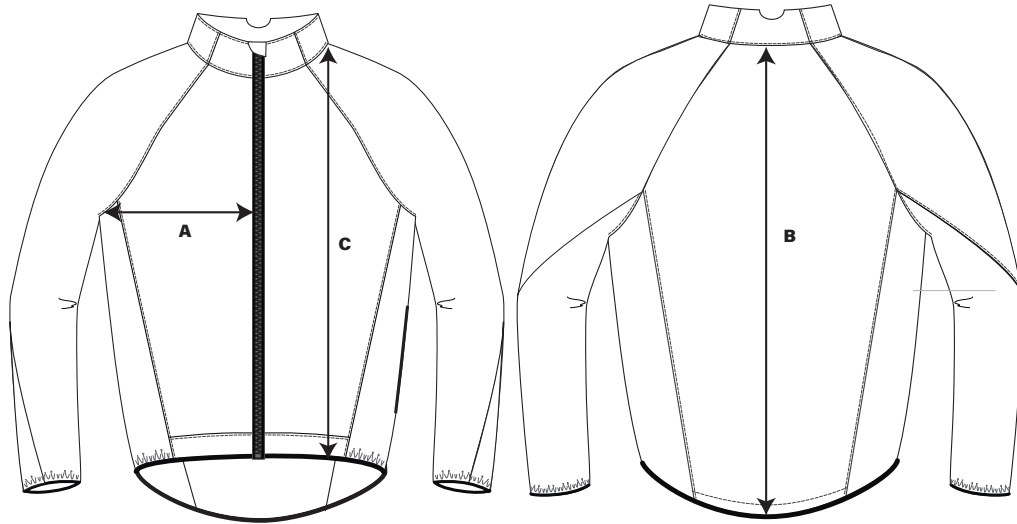

WOWOW[®]

REFLECTIVE WEAR

GALIBIER JACKET SIZE CHART

	XS	S	M	L	XL	2XL	3XL
HALF CHEST (A)	47	50	52	54	56	59	62
BACK LENGTH (B)	71	73	75	77	80	82	84
FRONT LENGTH (C)	56.5	58.5	60.5	62.5	64.5	66.5	68.5
SLEEVE LENGHT	88	90	92	94	96	98	100