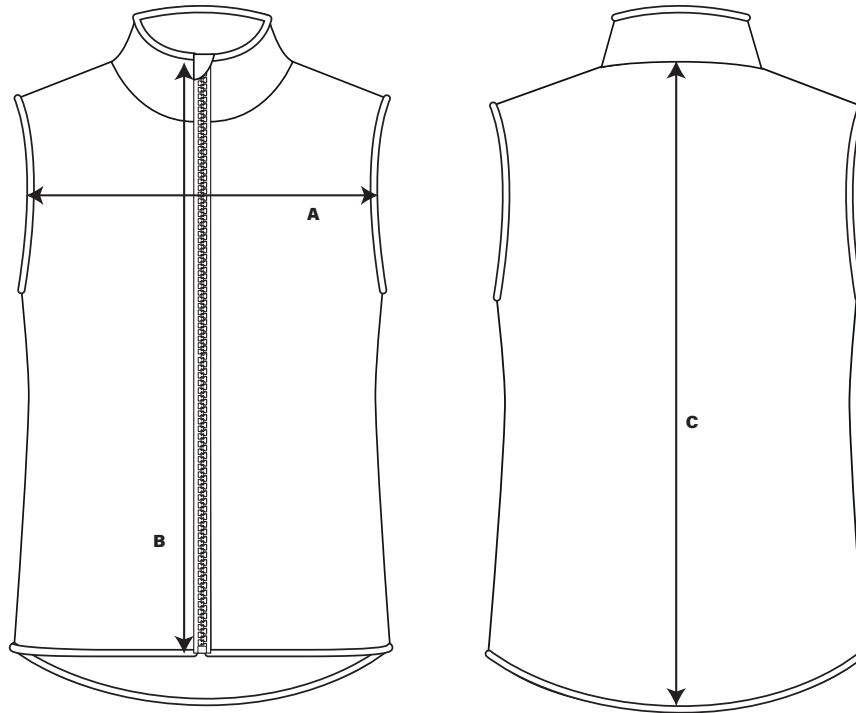

WOWOW[®]

REFLECTIVE WEAR

| MEN BODY CHART | | | | | | |
|-----------------|----|----|----|----|-----|------|
| | S | M | L | XL | XXL | XXXL |
| CHEST (A) | 30 | 33 | 36 | 40 | 44 | 48 |
| LENGHT (B) | 57 | 59 | 61 | 63 | 65 | 66 |
| BACK LENGHT (C) | 69 | 71 | 73 | 76 | 78 | 80 |

If worn over a jacket, we recommend ordering one size bigger