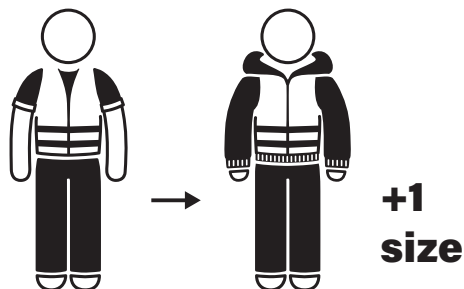

WOWOW[®]

REFLECTIVE WEAR

| MEN BODY CHART | | | | | | |
|-----------------|----|----|----|----|-----|------|
| | S | M | L | XL | XXL | XXXL |
| CHEST (A) | 30 | 33 | 36 | 40 | 44 | 48 |
| LENGHT (B) | 57 | 59 | 61 | 63 | 65 | 66 |
| BACK LENGHT (C) | 69 | 71 | 73 | 76 | 78 | 80 |

If worn over a jacket, we recommend ordering one size bigger