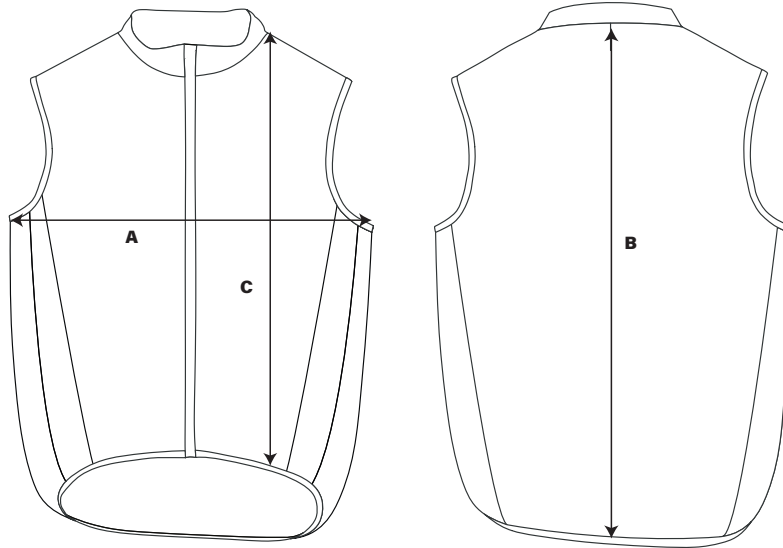

WOWOW[®]

REFLECTIVE WEAR

RACER BODY SIZE CHART						
	XS	S	M	L	XL	2XL
CHEST (A)	44	46	48	51	54	58
BACK LENGTH (B)	69	70	71	72	73	75
FRONT LENGTH (C)	55	56	57,5	59	60,5	62