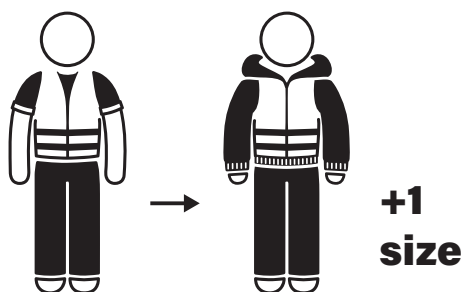

WOWOW[®]

REFLECTIVE WEAR

KIDS JACKET CHART					
	XS	S	M	L	XL
CHEST (A)	36	41	46	51	55
LENGHT (B)	42	46	50	54	60

If worn over a jacket, we recommend ordering one size bigger