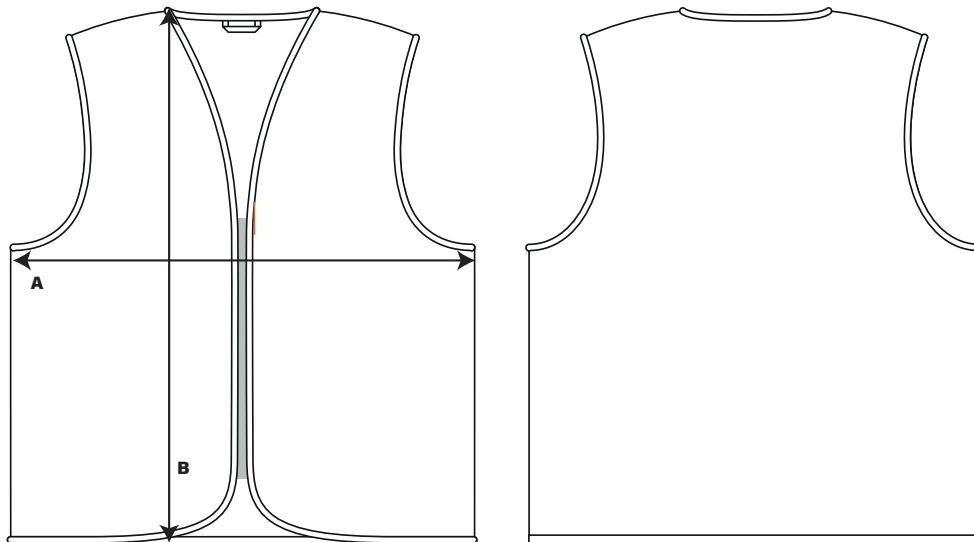

WOWOW[®]

REFLECTIVE WEAR

KIDS JACKET CHART					
	XS	S	M	L	XL
CHEST (A)	36	41	46	51	55
LENGHT (B)	42	46	50	54	60

If worn over a jacket, we recommend ordering one size bigger