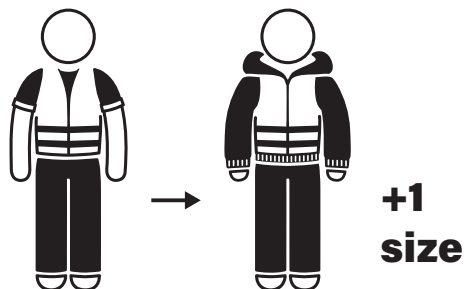

WOWOW[®]

REFLECTIVE WEAR

ADULT JACKET CHART					
	S	M	L	XL	XXL
CHEST (A)	46	51	56	61	65
LENGHT (B)	57	60	63	66	68
BACK LENGHT (C)	64	67	70	73	75

If worn over a jacket, we recommend ordering one size bigger