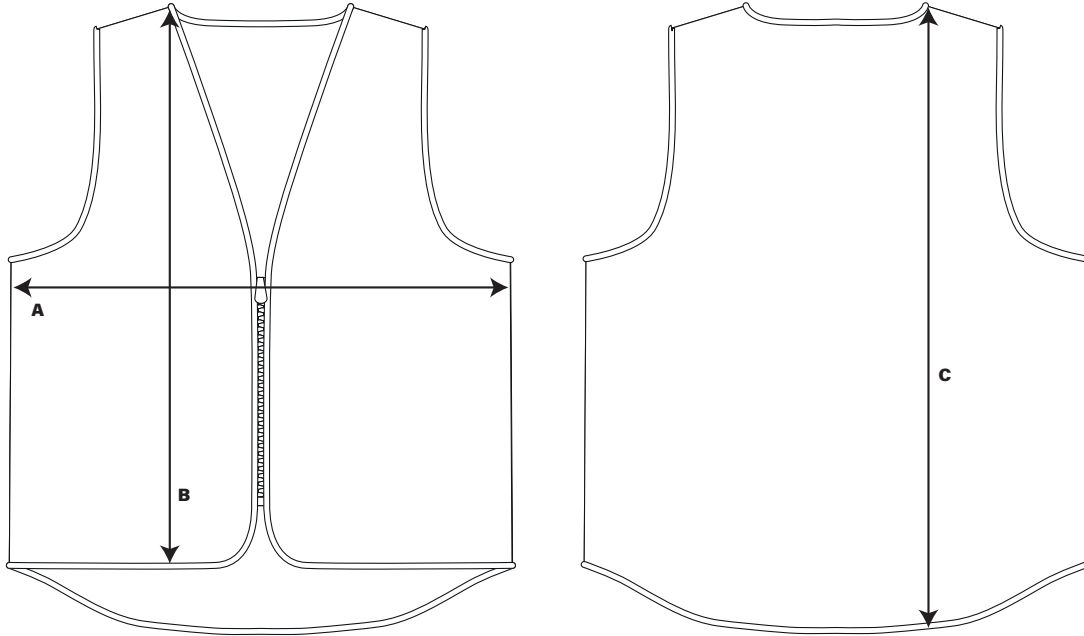

WOWOW[®]

REFLECTIVE WEAR

ADULT JACKET CHART					
	S	M	L	XL	XXL
CHEST (A)	46	51	56	61	65
LENGHT (B)	57	60	63	66	68
BACK LENGHT (C)	64	67	70	73	75

If worn over a jacket, we recommend ordering one size bigger