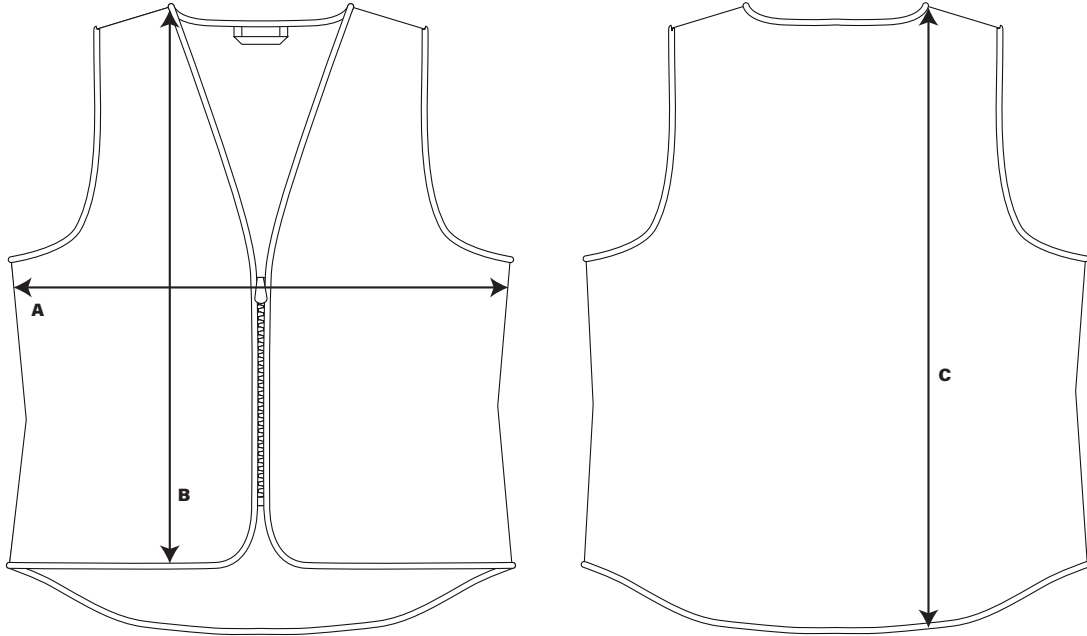

WOWOW[®]

REFLECTIVE WEAR

ADULT WOMEN JACKET CHART					
	S	M	L	XL	XXL
CHEST (A)	47	52	57	61	65
LENGHT (B)	58	61	64	67	69
BACK LENGHT (C)	66	69	72	75	79

If worn over a jacket, we recommend ordering one size bigger