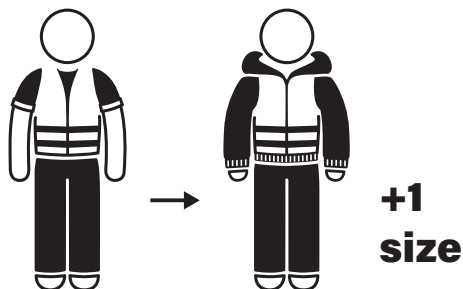

WOWOW[®]

REFLECTIVE WEAR

ADULT WOMEN JACKET CHART					
	S	M	L	XL	XXL
CHEST (A)	47	52	57	61	65
LENGHT (B)	58	61	64	67	69
BACK LENGHT (C)	66	69	72	75	79

If worn over a jacket, we recommend ordering one size bigger