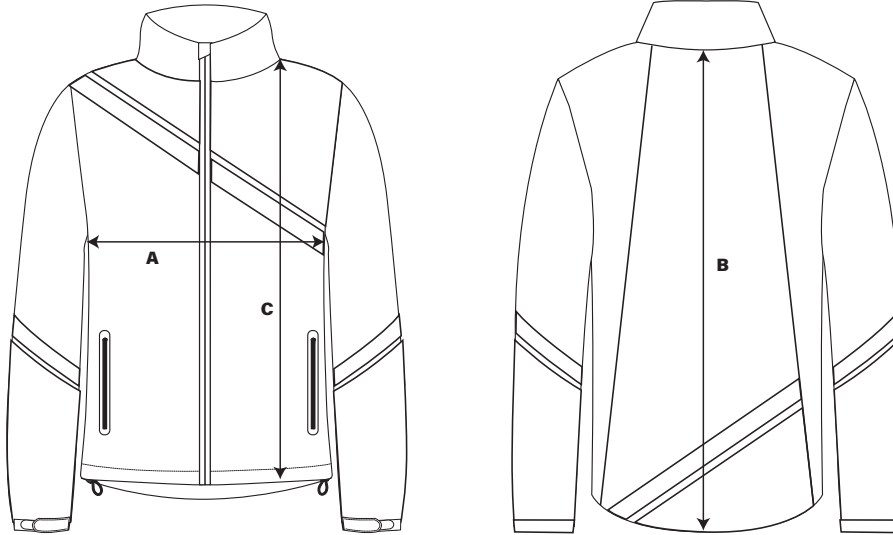

WOWOW[®]

REFLECTIVE WEAR

FUJI JACKET SIZE CHART

	S	M	L	XL	2XL	3XL
CHEST (A)	54	57	60	64	68	72
BACK LENGTH (B)	76	78	80	82	84	86
FRONT LENGTH (C)	68	70	72	74	76	78
SLEEVE LENGHT	86	87.5	89	90.5	92	93.5