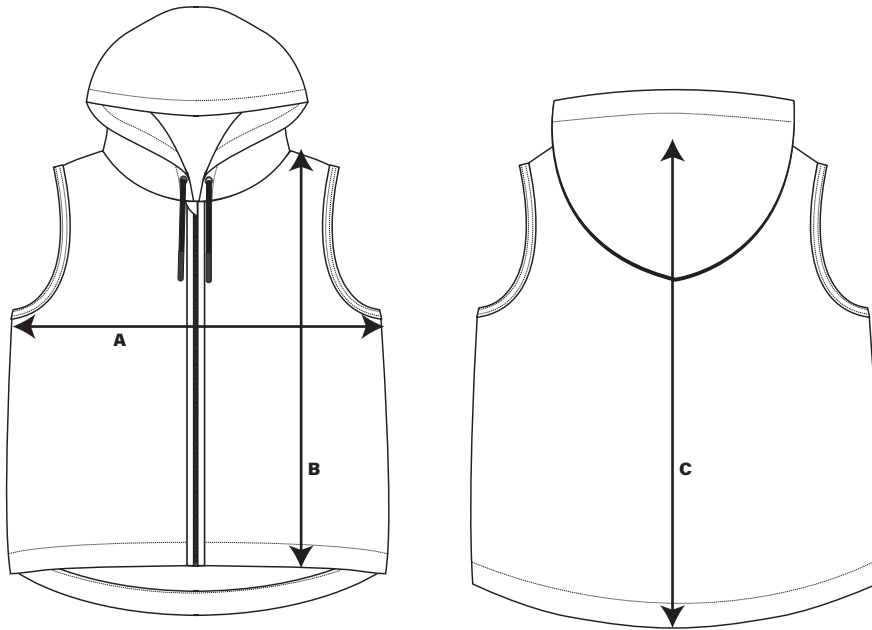

WOWOW[®]

REFLECTIVE WEAR

HOODED JACKET CHART						
	S	M	L	XL	2XL	3XL
CHEST (A)	46	51	56	61	65	68
FRONT LENGHT (B)	62	65	68	71	73	75
BACK LENGHT (C)	69	72	75	78	80	82

If worn over a jacket, we recommend ordering one size bigger