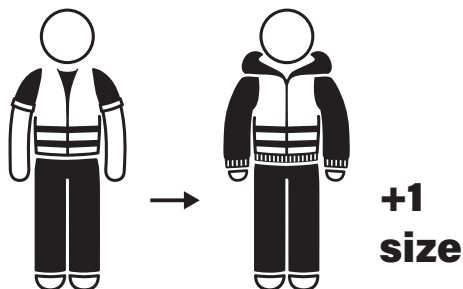

WOWOW[®]

REFLECTIVE WEAR

HOODED JACKET CHART						
	S	M	L	XL	2XL	3XL
CHEST (A)	46	51	56	61	65	68
FRONT LENGHT (B)	62	65	68	71	73	75
BACK LENGHT (C)	69	72	75	78	80	82

If worn over a jacket, we recommend ordering one size bigger