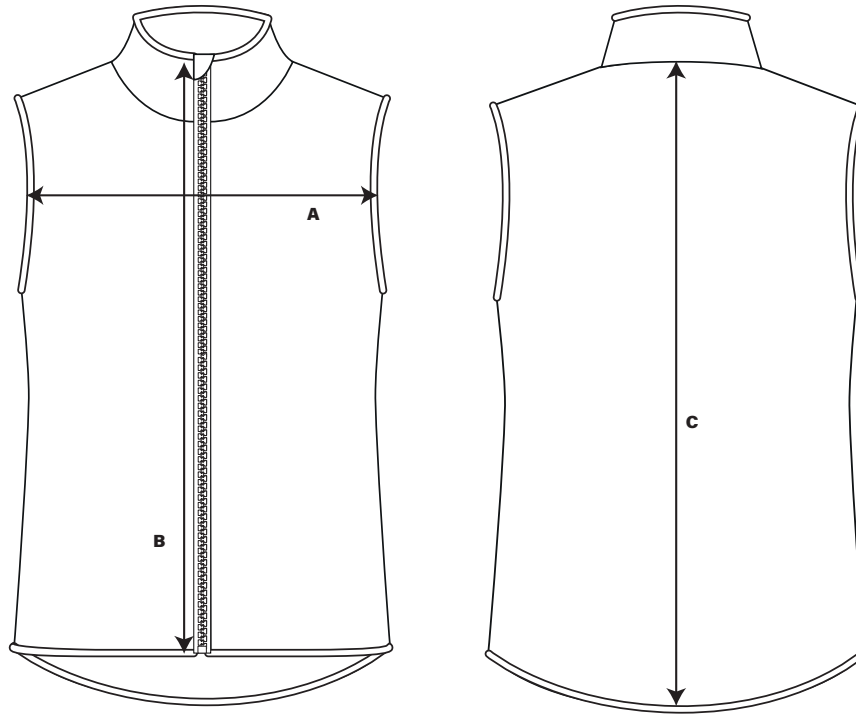

WOWOW[®]

REFLECTIVE WEAR

WOMEN BODY CHART						
	S	M	L	XL	XXL	XXXL
CHEST (A)	30	33	36	40	44	48
LENGHT (B)	57	59	61	63	65	66
BACK LENGHT (C)	69	71	73	76	78	80

If worn over a jacket, we recommend ordering one size bigger