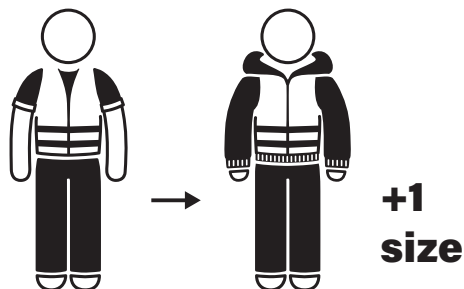

WOWOW[®]

REFLECTIVE WEAR

WOMEN BODY CHART						
	S	M	L	XL	XXL	XXXL
CHEST (A)	30	33	36	40	44	48
LENGHT (B)	57	59	61	63	65	66
BACK LENGHT (C)	69	71	73	76	78	80

If worn over a jacket, we recommend ordering one size bigger